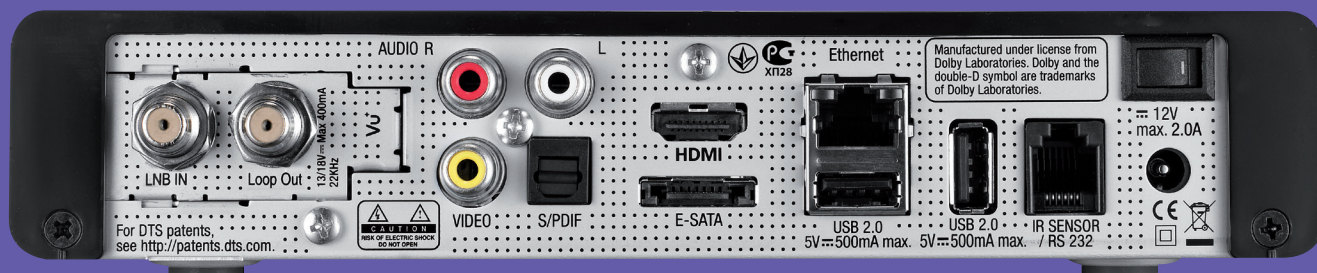

SOLO^{SE}

Stylishly Exceptional

The High Performance HD Zapper

- Advanced Pluggable Tuner System designed for DVB-S2/C/T/T2 Tuner
- Dual Core 1.3GHz
- 1GB DRAM / 256MB Flash
- One CI & One S/C
- Linux Operating System
- Support for the latest TV applications

SOLO ^{SE}

Stylishly Exceptional

Dual Core CPU	Operating System	RAM	FLASH	CI	Smartcard	USB	E-SATA	WLAN (via USB dongle)	Ethernet	Advanced Pluggable Tuner
1.3GHz	Linux OS	1GB	256MB	1	1	2x USB 2.0	YES	YES	YES	DVB-S2
Display	Composite	HDMI	SPDIF	DiSEqC	Power	Size(Width)	Remote	External IR	RS 232	DVB-C/T
Status LED	YES	YES	YES	1.2/USALS	Adaptor	210mm	Universal RCU	YES	YES	DVB-C/T/T2