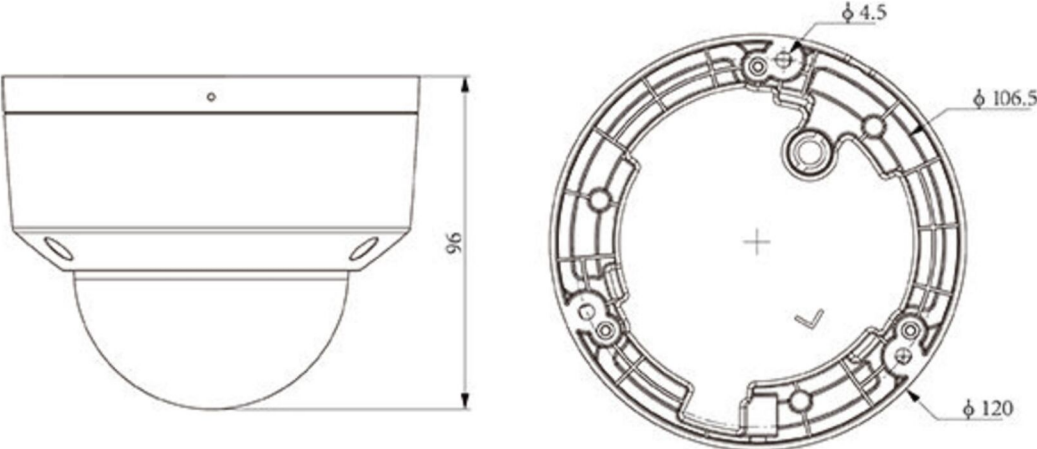

TC-C34KN Spec:I3/E/Y/C/SD/2.8mm/V4.3

4MP Fixed IR Dome Camera

SuperLite Series

KEY FEATURES

- Plastic housing
- Up to 4MP,2688×1520@25fps
- S+265/H.265/H.264B/H.264M/H.264H
- Color:0.02Lux@(F1.6,AGC ON),B/W:0Lux with IR
- IR range up to 30m
- Built-in Mic
- Support microSD/microSDHC/microSDXC card, up to 512GB
- Operating conditions -30°C~60°C(-22°F~140°F), ≤95%RH
- DC12V±25%,Max. 5W, PoE:IEEE 802.3af,Max. 5.5W
- IP66

DREAM MULTIMEDIA

<https://dmm-tv.com/>

SPECIFICATIONS

Camera	
Image Sensor	1/2.9"CMOS
Min. Illumination	Color:0.02Lux@(F1.6,AGC ON),B/W:0Lux with IR
Shutter Time	1s~1/100000s
Day&Night	IR-cut filter with auto switch (ICR)
Smart IR	Yes
WDR	120dB
S/N	>40dB
Angle Adjustment	0~350°(P); 0~70°(T); 0~350°(R)
Lens	
Lens Type	Fixed focal lens
Focal Length	2.8mm
Lens Mount	M12
Aperture Range	F1.6
Aperture Type	Fixed
Field of View	100.1°(H); 54.3°(V); 113.9°(D)
DORI Distance	Detect:56m Observe:22.2m Recognize:11.2m Identify:5.6m
Illuminator	
IR LEDs	8
IR Distance	Up to 30m
Wavelength	850nm
Compression Standard	
Video Compression	S+265/H.265/H.264B/H.264M/H.264H
Video Bit Rate	32k~6Mbps
Audio Compression	G.711A/G.711U/ADPCM_D
Audio Sampling Rate	8kHz/32kHz/48kHz
Image	
Max. Resolution	4MP,2688×1520@25fps
Main Stream	PAL:25fps(2688×1520, 2560×1440, 2304×1296, 1920×1080, 1280×720) NTSC:24(2688×1520, 2560×1440), 30fps(2304×1296, 1920×1080, 1280×720)
Sub Stream	PAL:25fps(704×576, 704×288, 640×360, 352×288) NTSC:30fps(704×480, 704×240, 640×360, 352×240)
BLC	Yes
HLC	Yes
AGC	Yes
3D DNR	Yes
White Balance	Auto/Semi-Auto/Manual/Sunshine/Nature Light/Warmlight Lamp/Daylight Lamp/Filament Lamp/Lock White Balance

DIMENSIONS (Unit: mm)

Assembly diagram of Junction Box

A25

A29

A35

A36