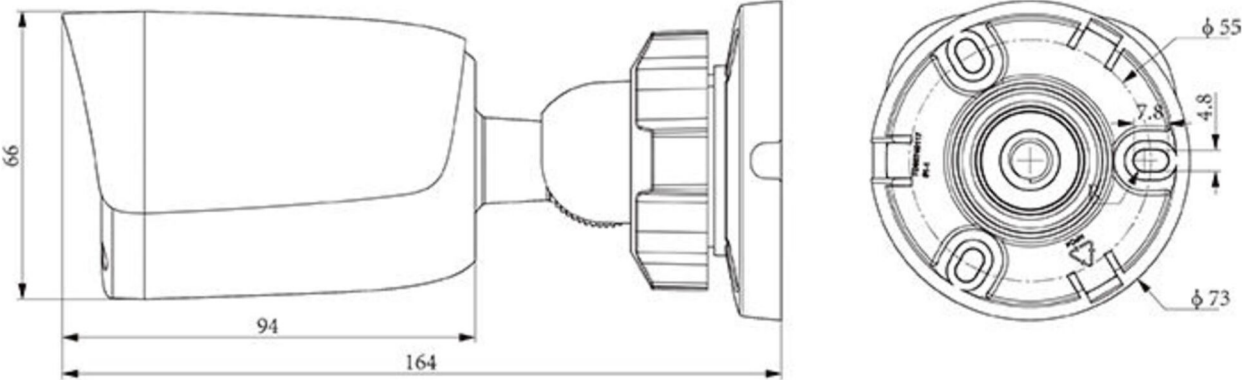

## SPECIFICATIONS

Camera	
Image Sensor	1/3"CMOS
Min. Illumination	Color:0.02Lux@(F1.6,AGC ON),B/W:0Lux with IR
Shutter Time	1s~1/100000s
Day&Night	IR-cut filter with auto switch (ICR)
Smart IR	Yes
WDR	DWDR
S/N	>40dB
Angle Adjustment	0~360°(P); 0~80°(T); 0~360°(R)
Lens	
Lens Type	Fixed focal lens
Focal Length	2.8mm
Lens Mount	M12
Aperture Range	F1.6
Aperture Type	Fixed
Field of View	92.8°(H); 52.2°(V); 106.5°(D)
DORI Distance	Detect:56m Observe:22.2m Recognize:11.2m Identify:5.6m
Illuminator	
IR LEDs	2
IR Distance	Up to 30m
Wavelength	850nm
Compression Standard	
Video Compression	S+265/H.265/H.264B/H.264M/H.264H
Video Bit Rate	32k~6Mbps
Audio Compression	G.711A/G.711U
Audio Sampling Rate	8kHz
Image	
Max. Resolution	4MP,2560×1440@20fps
Main Stream	PAL:20fps(2560×1440, 2304×1296, 1920×1080, 1280×720) NTSC:20fps(2560×1440, 2304×1296, 1920×1080, 1280×720)
Sub Stream	PAL:20fps(704×576, 704×288, 352×288, 640×360) NTSC:20fps(704×480, 704×240, 352×240, 640×360)
BLC	Yes
HLC	Yes
AGC	Yes
3D DNR	Yes
White Balance	Auto/Semi-Auto/Manual/Sunshine/Nature Light/Warmlight Lamp/Daylight Lamp/Filament Lamp/Lock White Balance

## DIMENSIONS (Unit: mm)