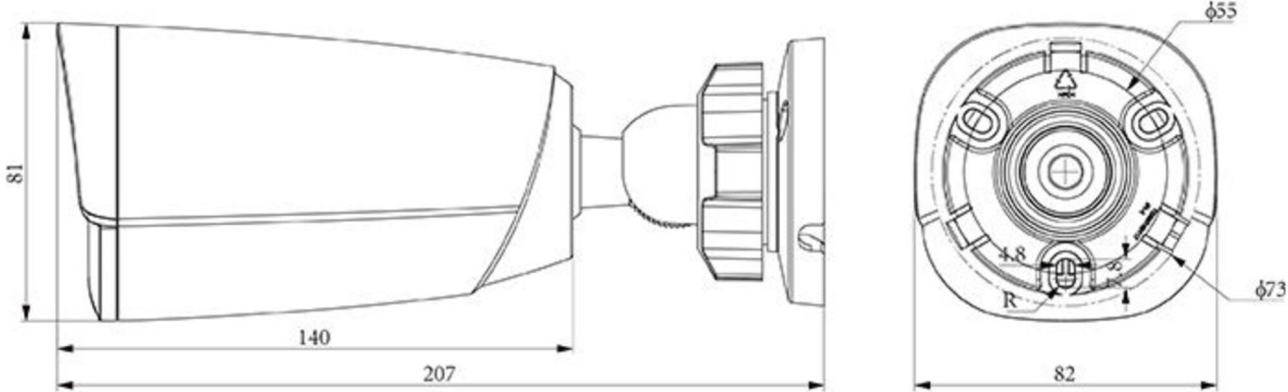

TC-C34GS Spec:I5/E/Y/C/SD/2.8mm/V4.2

4MP Fixed IR Bullet Camera

SuperLite Series

KEY FEATURES

- Metal+plastic housing
- Up to 4MP,2688×1520@25fps
- S+265/H.265/H.264B/H.264M/H.264H
- Color:0.002Lux@(F1.6,AGC ON),B/W:0Lux with IR
- IR range up to 50m
- Built-in Mic
- Support microSD/microSDHC/microSDXC card,up to 512GB
- Operating conditions -30°C~60°C(-22°F~140°F), ≤95%RH
- PoE:IEEE 802.3af,Max. 7W
- IP67

DREAM MULTIMEDIA

<https://dmm-tv.com/>

SPECIFICATIONS

Camera	
Image Sensor	1/2.7"CMOS
Min. Illumination	Color:0.002Lux@(F1.6,AGC ON),B/W:0Lux with IR
Shutter Time	1s~1/100000s
Day&Night	IR-cut filter with auto switch (ICR)
Smart IR	Yes
WDR	DWDR
S/N	>39dB
Angle Adjustment	0~360°(P); 0~80°(T); 0~360°(R)
Lens	
Lens Type	Fixed focal lens
Focal Length	2.8mm
Lens Mount	M12
Aperture Range	F1.6
Aperture Type	Fixed
Field of View	109°(H); 59°(V); 125.4°(D)
DORI Distance	Detect:56m Observe:22.2m Recognize:11.2m Identify:5.6m
Illuminator	
IR LEDs	2
IR Distance	Up to 50m
Wavelength	850nm
Compression Standard	
Video Compression	S+265/H.265/H.264B/H.264M/H.264H
Video Bit Rate	32k~6Mbps
Audio Compression	G.711A/G.711U/ADPCM_D
Audio Sampling Rate	8kHz/32kHz/48kHz
Image	
Max. Resolution	4MP,2688×1520@25fps
Main Stream	PAL:25fps(2688×1520, 2560×1440, 2304×1296, 1920×1080, 1280×720) NTSC:24fps(2688×1520, 2560×1440), 30fps(2304×1296, 1920×1080, 1280×720)
Sub Stream	PAL:25fps(704×576, 704×288, 640×360, 352×288) NTSC:30fps(704×480, 704×240, 640×360, 352×240)
BLC	Yes
HLC	Yes
AGC	Yes
3D DNR	Yes
White Balance	Auto/Semi-Auto/Manual/Sunshine/Nature Light/Warmlight Lamp/Daylight Lamp/Filament Lamp/Lock White Balance

DIMENSIONS (Unit: mm)

Assembly diagram of Junction Box

TC-P54BM Spec:V5

A36