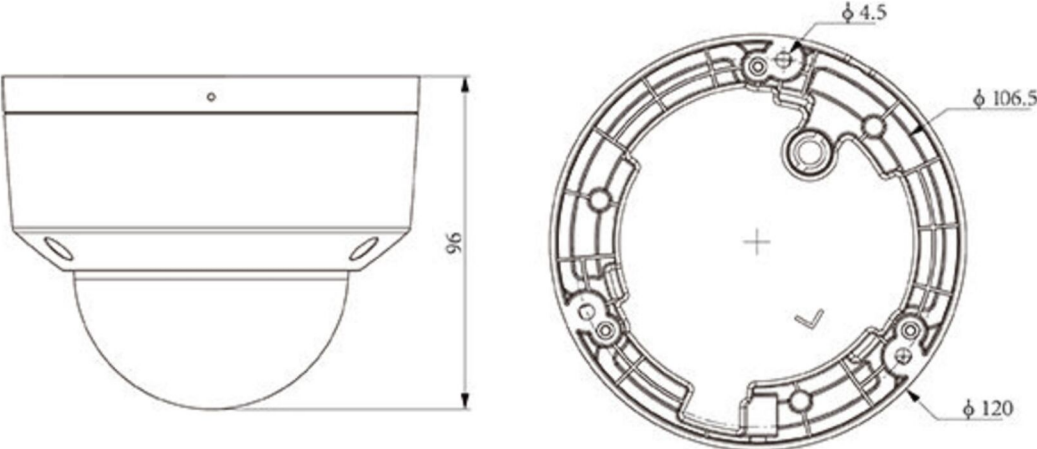

### KEY FEATURES

- Plastic housing
- Up to 2MP,1920×1080@30fps
- S+265/H.265/H.264B/H.264M/H.264H
- Color:0.02Lux@(F2.0,AGC ON),B/W:0Lux with IR
- IR range up to 30m
- Built-in Mic
- Support microSD/microSDHC/microSDXC card,up to 512GB
- Operating conditions -30°C~60°C(-22°F~140°F), ≤95%RH
- DC12V±25%,Max. 4.5W, PoE:IEEE 802.3af,Max. 5W
- IP66

## SPECIFICATIONS

Camera	
Image Sensor	1/2.8"CMOS
Min. Illumination	Color:0.02Lux@(F2.0,AGC ON),B/W:0Lux with IR
Shutter Time	1s~1/100000s
Day&Night	IR-cut filter with auto switch (ICR)
Smart IR	Yes
WDR	DWDR
S/N	>39dB
Angle Adjustment	0~350°(P); 0~70°(T); 0~350°(R)
Lens	
Lens Type	Fixed focal lens
Focal Length	2.8mm
Lens Mount	M12
Aperture Range	F2.0
Aperture Type	Fixed
Field of View	99.7°(H); 55.1°(V); 113.9°(D)
DORI Distance	Detect:38.6m Observe:15.3m Recognize:7.7m Identify:3.8m
Illuminator	
IR LEDs	8
IR Distance	Up to 30m
Wavelength	850nm
Compression Standard	
Video Compression	S+265/H.265/H.264B/H.264M/H.264H
Video Bit Rate	32k~6Mbps
Audio Compression	G.711A/G.711U/ADPCM_D
Audio Sampling Rate	8kHz/32kHz/48kHz
Image	
Max. Resolution	2MP,1920×1080@30fps
Main Stream	PAL:25fps(1920×1080, 1280×720, 640×480, 704×576) NTSC:30fps(1920×1080, 1280×720, 640×480, 704×480)
Sub Stream	PAL:25fps(704×576, 704×288, 640×360, 352×288) NTSC:30fps(704×480, 704×240, 640×360, 352×240)
BLC	Yes
HLC	Yes
AGC	Yes
3D DNR	Yes
White Balance	Auto/Semi-Auto/Manual/Sunshine/Nature Light/Warmlight Lamp/Daylight Lamp/Filament Lamp/Lock White Balance

## DIMENSIONS (Unit: mm)