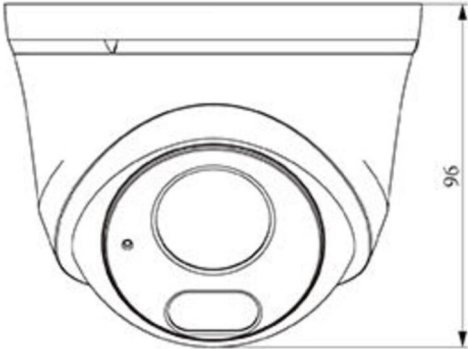

### KEY FEATURES

- Metal+plastic housing
- Up to 2MP,1920×1080@30fps
- S+265/H.265/H.264B/H.264M/H.264H
- Color:0.002Lux@(F1.6,AGC ON),B/W:0Lux with IR
- IR range up to 30m
- Built-in Mic
- Support microSD/microSDHC/microSDXC card,up to 512GB
- Operating conditions -30°C~60°C(-22°F~140°F), ≤95%RH
- PoE:IEEE 802.3af,Max. 7W
- IP66

## SPECIFICATIONS

Camera	
Image Sensor	1/2.8"CMOS
Min. Illumination	Color:0.002Lux@(F1.6,AGC ON),B/W:0Lux with IR
Shutter Time	1s~1/100000s
Day&Night	IR-cut filter with auto switch (ICR)
Smart IR	Yes
WDR	120dB
S/N	>42dB
Angle Adjustment	0~340°(P); 0~75°(T); 0~360°(R)
Lens	
Lens Type	Fixed focal lens
Focal Length	2.8mm
Lens Mount	M12
Aperture Range	F1.6
Aperture Type	Fixed
Field of View	104.9°(H); 56.5°(V); 119.2°(D)
DORI Distance	Detect:38.6m Observe:15.3m Recognize:7.7m Identify:3.8m
Illuminator	
IR LEDs	2
IR Distance	Up to 30m
Wavelength	850nm
Compression Standard	
Video Compression	S+265/H.265/H.264B/H.264M/H.264H
Video Bit Rate	32k~6Mbps
Audio Compression	G.711A/G.711U/ADPCM_D
Audio Sampling Rate	8kHz/32kHz/48kHz
Image	
Max. Resolution	2MP,1920×1080@30fps
Main Stream	PAL:25fps(1920×1080, 1280×720, 640×480, 704×576) NTSC:30fps(1920×1080, 1280×720, 640×480, 704×480)
Sub Stream	PAL:25fps(704×576, 704×288, 640×360, 352×288) NTSC:30fps(704×480, 704×240, 640×360, 352×240)
BLC	Yes
HLC	Yes
AGC	Yes
3D DNR	Yes
White Balance	Auto/Semi-Auto/Manual/Sunshine/Nature Light/Warmlight Lamp/Daylight Lamp/Filament Lamp/Lock White Balance

## DIMENSIONS (Unit: mm)