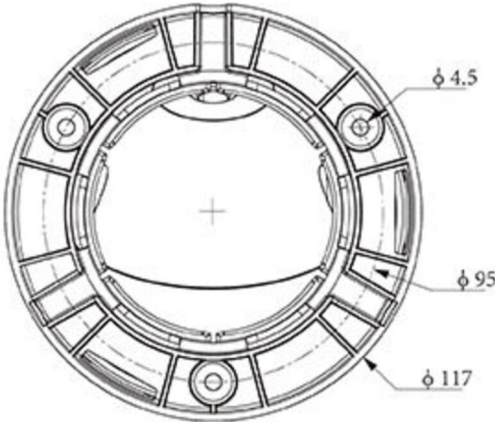

### KEY FEATURES

- Metal+plastic housing
- Up to 2MP,1920×1080@30fps
- S+265/H.265/H.264B/H.264M/H.264H
- Color:0.002Lux@(F1.6,AGC ON),B/W:0Lux with IR
- IR range up to 30m
- Built-in Mic
- Support microSD/microSDHC/microSDXC card,up to 512GB
- Operating conditions -30°C~60°C(-22°F~140°F), ≤95%RH
- PoE:IEEE 802.3af,Max. 7W
- IP66

## SPECIFICATIONS

Camera	
Image Sensor	1/2.8"CMOS
Min. Illumination	Color:0.002Lux@(F1.6,AGC ON),B/W:0Lux with IR
Shutter Time	1s~1/100000s
Day&Night	IR-cut filter with auto switch (ICR)
Smart IR	Yes
WDR	120dB
S/N	>42dB
Angle Adjustment	0~340°(P); 0~75°(T); 0~360°(R)
Lens	
Lens Type	Fixed focal lens
Focal Length	2.8mm
Lens Mount	M12
Aperture Range	F1.6
Aperture Type	Fixed
Field of View	104.9°(H); 56.5°(V); 119.2°(D)
DORI Distance	Detect:38.6m Observe:15.3m Recognize:7.7m Identify:3.8m
Illuminator	
IR LEDs	2
IR Distance	Up to 30m
Wavelength	850nm
Compression Standard	
Video Compression	S+265/H.265/H.264B/H.264M/H.264H
Video Bit Rate	32k~6Mbps
Audio Compression	G.711A/G.711U/ADPCM_D
Audio Sampling Rate	8kHz/32kHz/48kHz
Image	
Max. Resolution	2MP,1920×1080@30fps
Main Stream	PAL:25fps(1920×1080, 1280×720, 640×480, 704×576) NTSC:30fps(1920×1080, 1280×720, 640×480, 704×480)
Sub Stream	PAL:25fps(704×576, 704×288, 640×360, 352×288) NTSC:30fps(704×480, 704×240, 640×360, 352×240)
BLC	Yes
HLC	Yes
AGC	Yes
3D DNR	Yes
White Balance	Auto/Semi-Auto/Manual/Sunshine/Nature Light/Warmlight Lamp/Daylight Lamp/Filament Lamp/Lock White Balance

## DIMENSIONS (Unit: mm)