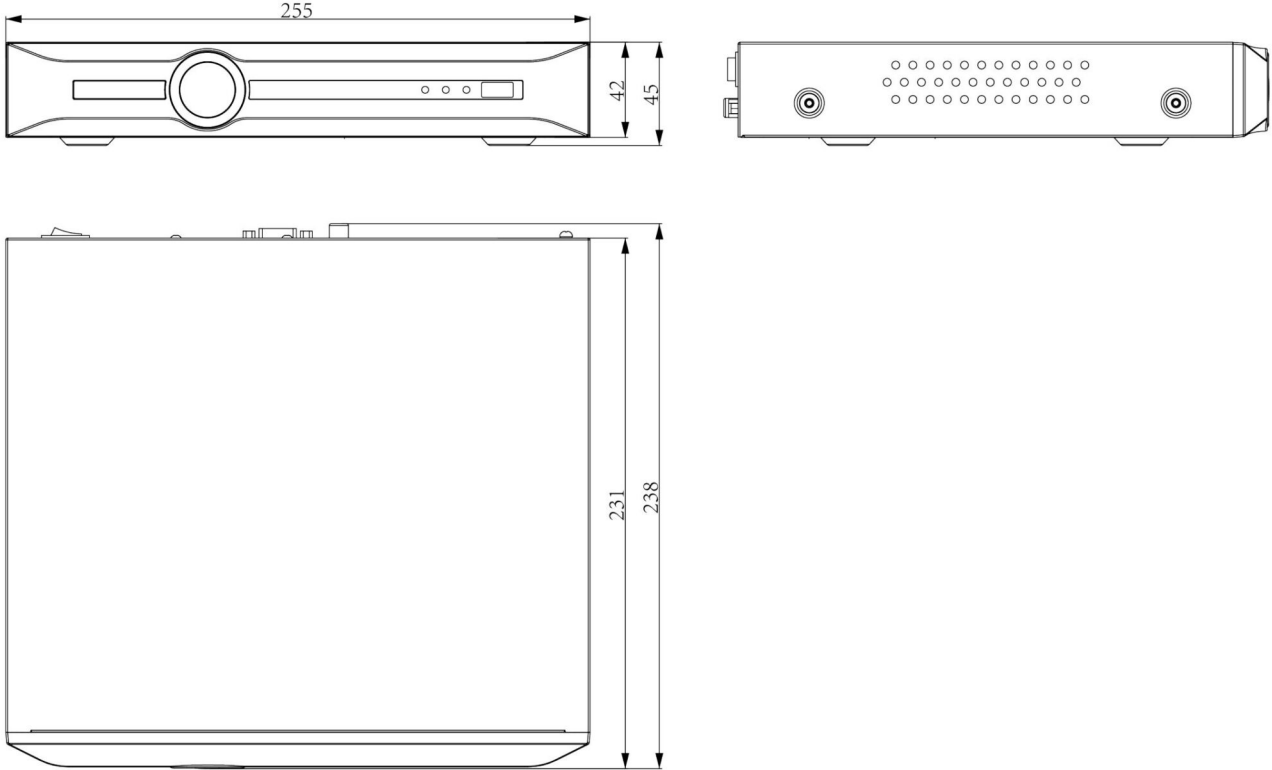

TC-R3110 Spec:I/B/P8/K/V3.1

1HDD 10ch PSE NVR

Lite Series

KEY FEATURES

- Up to 10-ch IP camera accesses
- Incoming/Outgoing bandwidth: 80Mbps/80Mbps
- S+265, H.265, S+264, H.264 video formats
- Max. decoding capability: 8MP(30fps)×2 or 1080P(30fps)×8
- 10-ch synchronous playback
- Up to 10 TB capacity for each HDD
- Simultaneous HDMI and VGA outputs
- HDMI output at up to 4K resolution
- 1×RJ-45, 10/100 Mbps self-adaptive Ethernet port
- PoE interface, 8×RJ45, 10/100 Mbps self-adaptive Ethernet port
- S+ 265 compression effectively reduces the storage space by up to 75%
- Support cloud upgrade

DIMENSIONS (Unit: mm)

Physical Interfaces