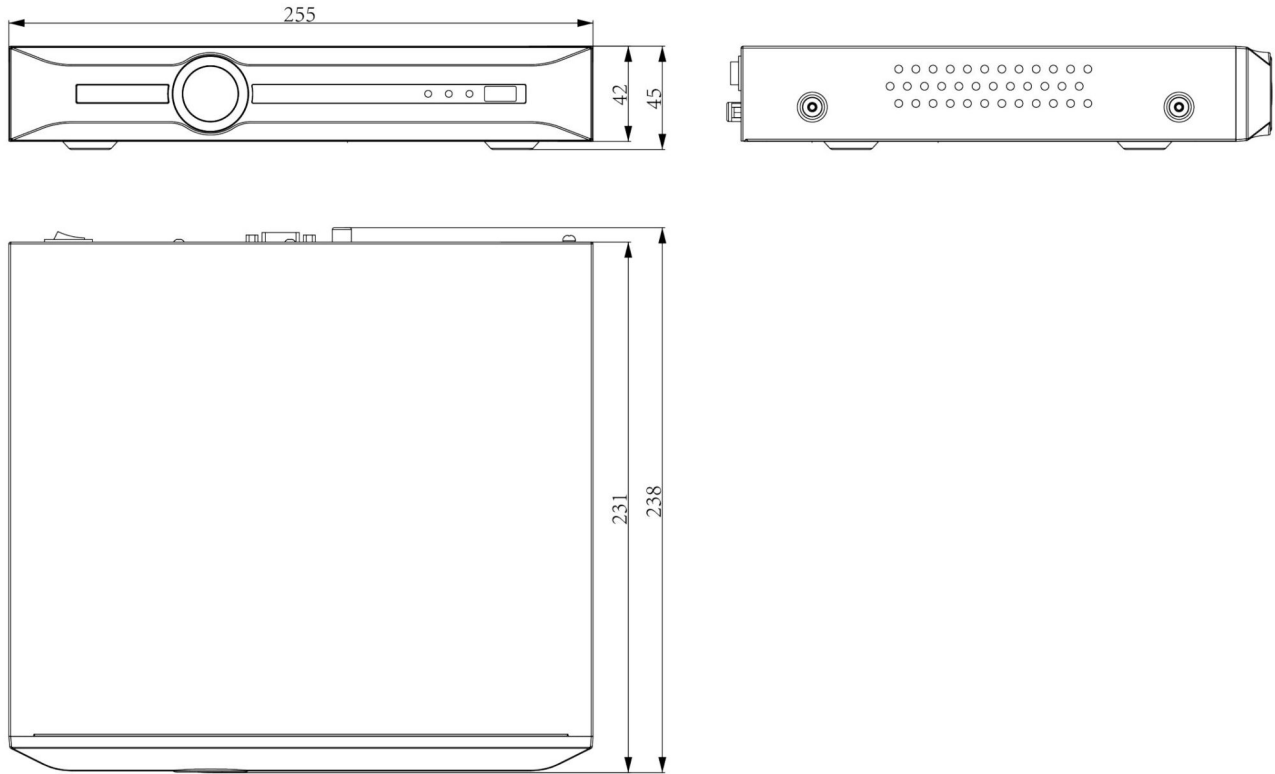

TC-R3105 Spec:I/B/P4/K/V3.1

1HDD 5ch PSE NVR

Lite Series

KEY FEATURES

- Up to 5-ch IP camera accesses
- Incoming/Outgoing bandwidth: 80Mbps/80Mbps
- S+265, H.265, S+264, H.264 video formats
- Max. decoding capability: 8MP(30fps)×2 or 1080P(30fps)×5
- 5-ch synchronous playback
- Up to 10 TB capacity for each HDD
- Simultaneous HDMI and VGA outputs
- HDMI output at up to 4K resolution
- 1×RJ-45, 10/100 Mbps self-adaptive Ethernet port
- PoE interface, 4×RJ45, 10/100 Mbps self-adaptive Ethernet port
- S+ 265 compression effectively reduces the storage space by up to 75%
- Support cloud upgrade

DIMENSIONS (Unit: mm)

Physical Interfaces