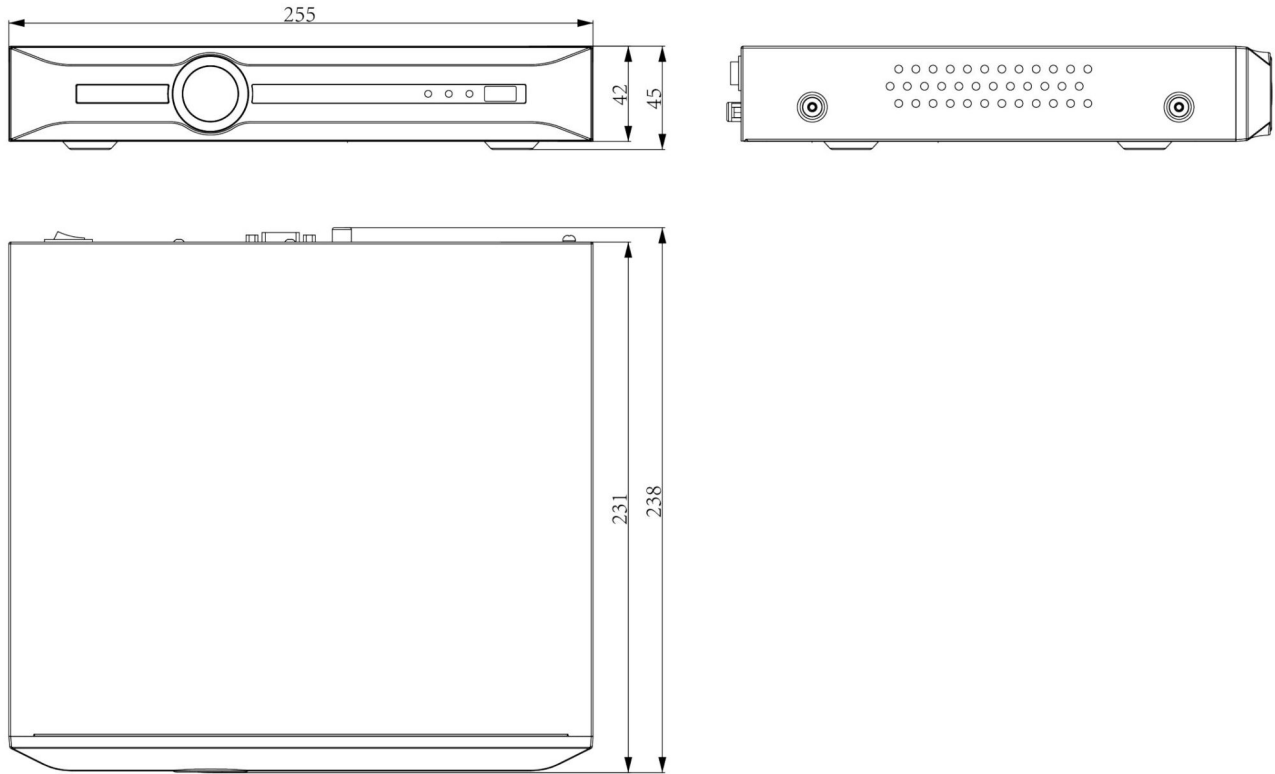

### KEY FEATURES

- Up to 5-ch IP camera accesses
- Incoming/Outgoing bandwidth: 60Mbps/40Mbps
- S+265, H.265, S+264, H.264 video formats
- Max. decoding capability: 6MP(30fps)×1 or 1080P(30fps)×4
- 4-ch synchronous playback
- Up to 10 TB capacity for each HDD
- Simultaneous HDMI and VGA outputs
- HDMI output at up to 4K resolution
- 1×RJ-45, 10/100 Mbps self-adaptive Ethernet port
- PoE interface, 4×RJ45, 10/100 Mbps self-adaptive Ethernet port
- S+ 265 compression effectively reduces the storage space by up to 75%
- Support cloud upgrade

AI by Camera	Tripwire; Double Tripwire; Perimeter; Object Abandon; Object Missing; Loiter; Running; Parking; Video Abnormal; Audio Abnormal; On Duty Detection; Crowd Detection; Face Detection; Smart Motion; Human/Vehicle Classification
VCA Search	Early-warning Search; Face Search
<b>Face Detection</b>	
Face Attributes	Gender; Age
<b>Storage</b>	
HDD Capacity	Up to 10 TB capacity for each HDD
Disk Group	1 Disk Group
<b>External Port</b>	
USB	2×USB2.0
HDMI	1×HDMI(supports up to 4K resolution output)
VGA	1×VGA
Network Interface	1×RJ-45, 10/100 Mbps self-adaptive Ethernet port
SATA	1×SATA interface
<b>PoE</b>	
PoE Interface	4×RJ45, 10/100 Mbps self-adaptive Ethernet port
PoE Budget	45W
Power per PoE Port	30W
Standard	IEEE 802.3 af/at
<b>General</b>	
UI Language	Simple Chinese; Traditional Chinese; English; Spanish; Korean; Italian; Turkish; Russian; Thai; French; Polish; Dutch; Hebrew; Arabic; Vietnamese; German; Ukrainian; Portuguese; Albanian
Power Supply	DC48V 1.35A
Power Consumption	<10W(without HDD&without PoE)
NetWeight	0.95kg
GrossWeight	1.6kg
Boundary Dimensions	255(L)231(W)45(H)mm
Package Dimensions	385(L)80(W)280(H)mm
Operating Temperature	-10°C~+55°C (+14°F~+131°F)
Operating Humidity	10%~90%RH (non-condensing)
Storage Temperature	-20°C~+60°C (-4°F~+140°F)
Package Kit	Network Video Recorder; Screw Pack; Mouse; Power Adapter; European Standard Power Cord

## DIMENSIONS (Unit: mm)