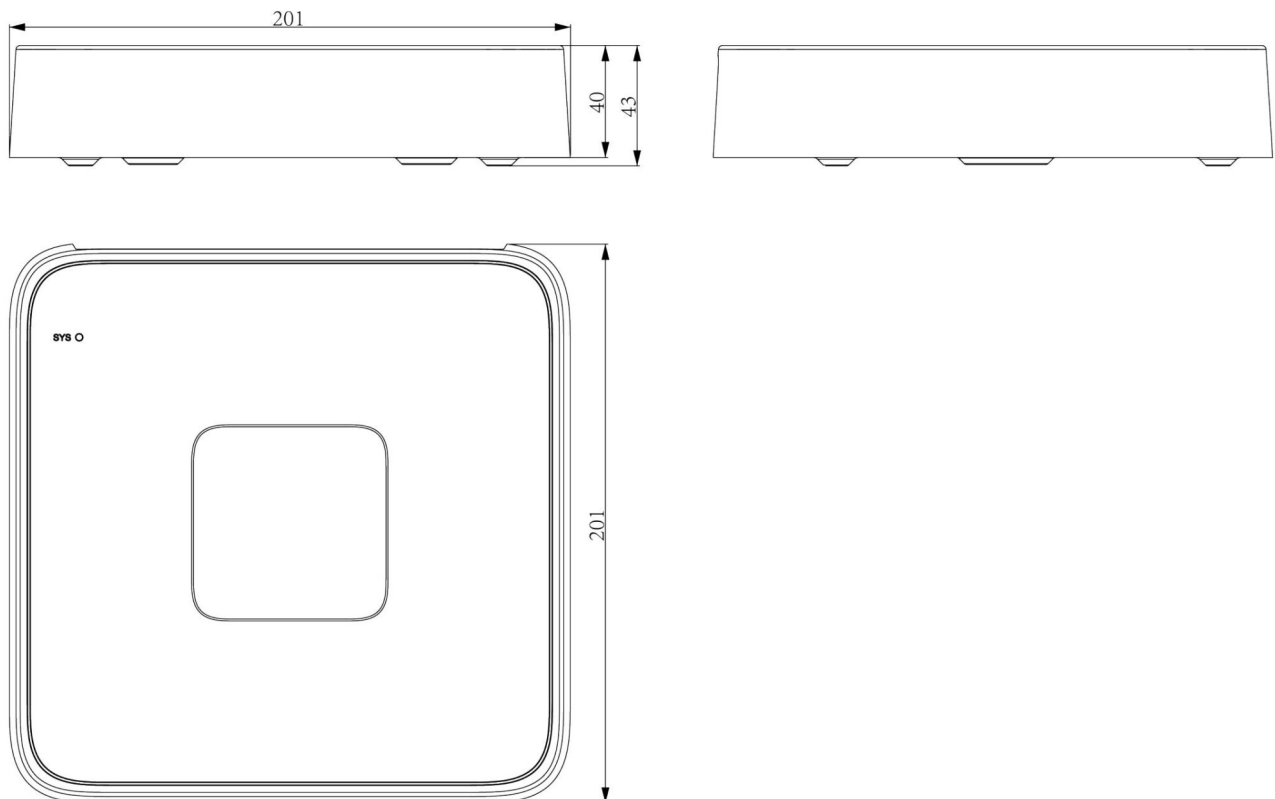

### KEY FEATURES

- Up to 5-ch IP camera accesses
- Incoming/Outgoing bandwidth: 60Mbps/40Mbps
- S+265, H.265, S+264, H.264 video formats
- Max. decoding capability: 5MP(30fps)×1 or 1080P(30fps)×2
- 4-ch synchronous playback
- Up to 6 TB capacity for each HDD
- 1×HDMI output
- HDMI output at up to 1080P resolution
- 1×RJ-45, 10/100 Mbps self-adaptive Ethernet port
- PoE interface, 4×RJ45, 10/100 Mbps self-adaptive Ethernet port
- S+ 265 compression effectively reduces the storage space by up to 75%
- Support cloud upgrade

PoE Interface	4×RJ45, 10/100 Mbps self-adaptive Ethernet port
PoE Budget	45W
Power per PoE Port	30W
Standard	IEEE 802.3 af/at
<b>General</b>	
UI Language	English; Spanish; Italian; Turkish; French; Polish; Dutch; Hebrew; German; Ukrainian; Portuguese
Power Supply	DC48V 1.35A
Power Consumption	<10W(without HDD&without PoE)
NetWeight	0.4kg
GrossWeight	0.85kg
Boundary Dimensions	200(L)200(W)43(H)mm
Package Dimensions	315(L)70(W)235(H)mm
Operating Temperature	-10°C~+55°C (+14°F~+131°F)
Operating Humidity	10%~90%RH (non-condensing)
Storage Temperature	-20°C~+60°C (-4°F~+140°F)
Package Kit	Network Video Recorder; Screw Pack; Mouse; European Standard Power Adapter

## DIMENSIONS (Unit: mm)