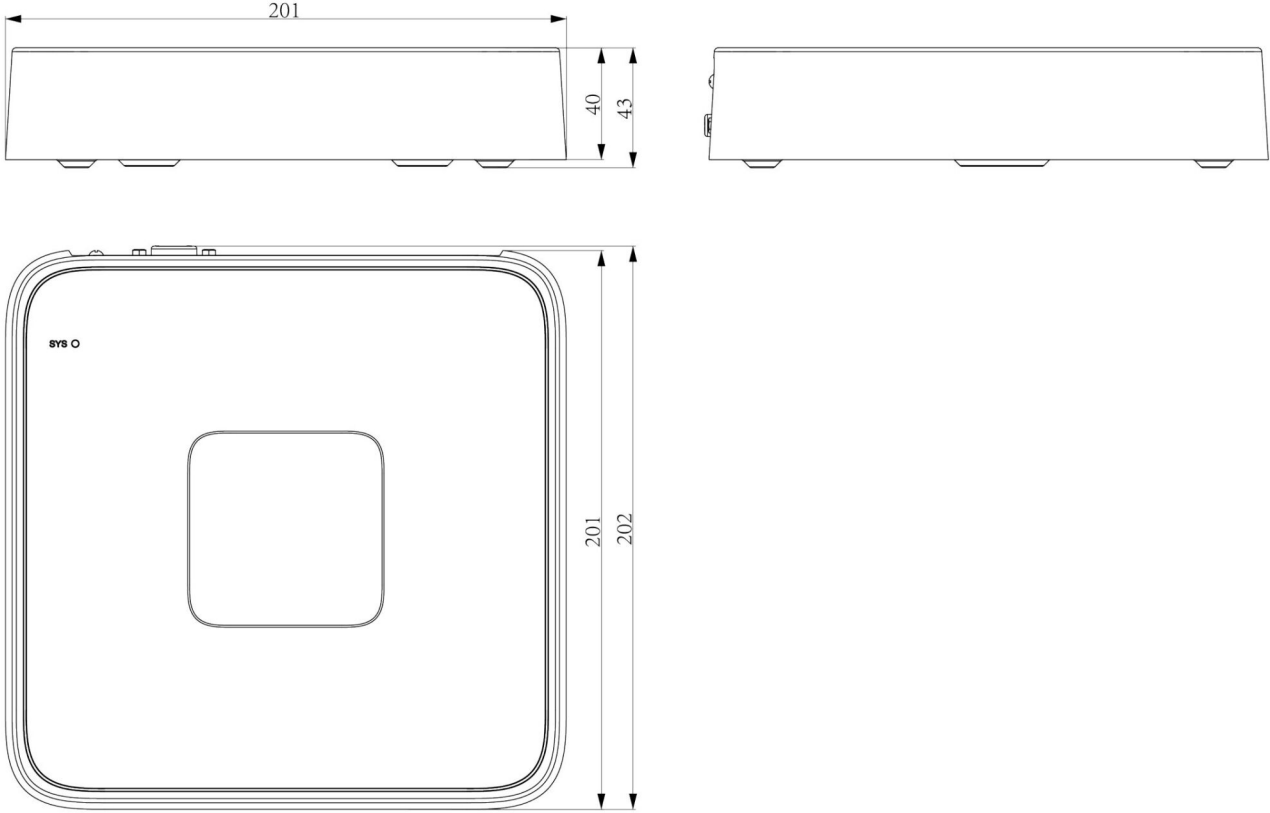

## External Port

USB	2×USB2.0
HDMI	1×HDMI
VGA	1×VGA
Network Interface	1×RJ-45, 10/100 Mbps self-adaptive Ethernet port
SATA	1×SATA interface

## General

UI Language	English; Spanish; Italian; Turkish; French; Polish; Dutch; Hebrew; German; Portuguese
Power Supply	DC48V 1.35A
Power Consumption	<10W(without HDD&without PoE)
NetWeight	0.47kg
GrossWeight	0.89kg
Boundary Dimensions	200(L)200(W)43(H)mm
Package Dimensions	315(L)70(W)235(H)mm
Operating Temperature	-10°C~+55°C (+14°F~+131°F)
Operating Humidity	10%~90%RH (non-condensing)
Storage Temperature	-20°C~+60°C (-4°F~+140°F)
Package Kit	Network Video Recorder; Screw Pack; Mouse; European Standard Power Adapter

## DIMENSIONS (Unit: mm)