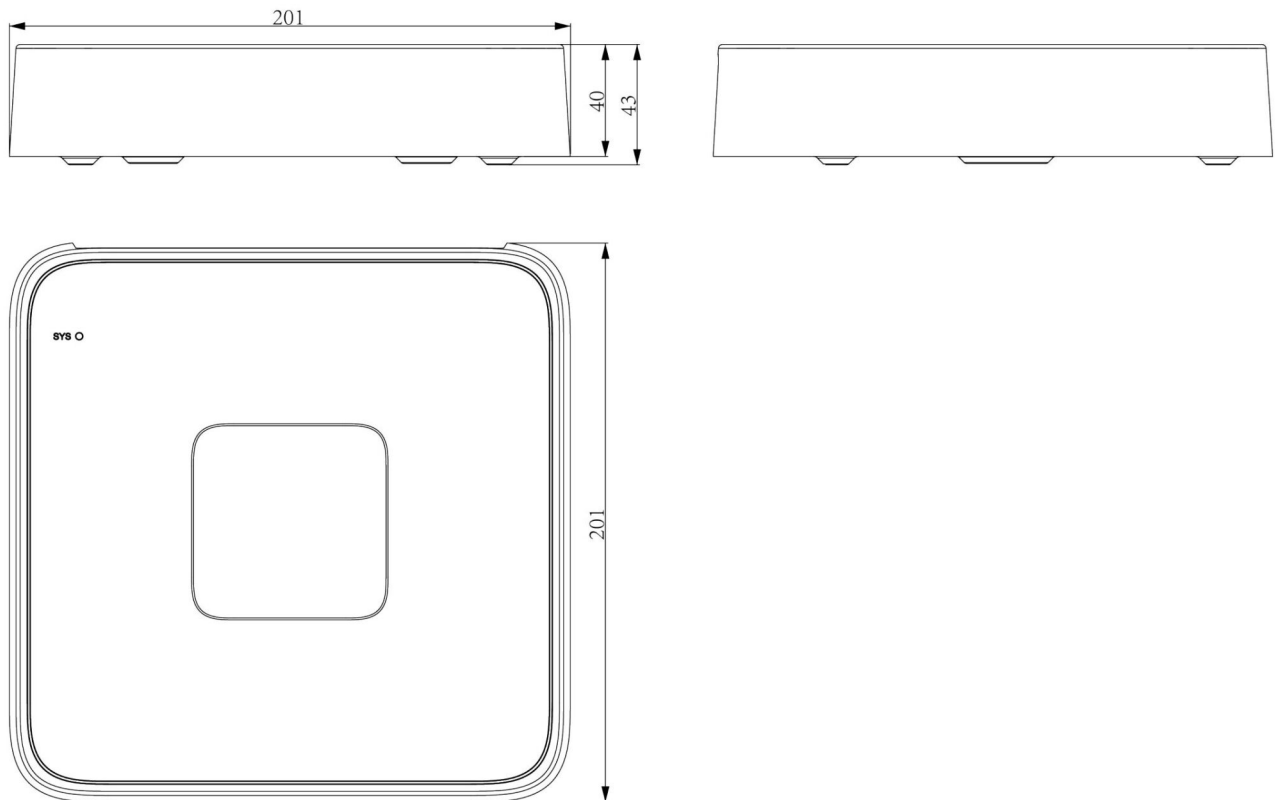

PoE	
PoE Interface	8×RJ45, 10/100 Mbps self-adaptive Ethernet port
PoE Budget	45W
Power per PoE Port	30W
Standard	IEEE 802.3 af/at
General	
UI Language	English; Spanish; Italian; Turkish; French; Polish; Dutch; Hebrew; German; Portuguese
Power Supply	DC48V 1.35A
Power Consumption	<10W(without HDD&without PoE)
NetWeight	0.45kg
GrossWeight	0.85kg
Boundary Dimensions	200(L)200(W)43(H)mm
Package Dimensions	315(L)70(W)235(H)mm
Operating Temperature	-10°C~+55°C (+14°F~+131°F)
Operating Humidity	10%~90%RH (non-condensing)
Storage Temperature	-20°C~+60°C (-4°F~+140°F)
Package Kit	Network Video Recorder; Screw Pack; Mouse; European Standard Power Adapter

## DIMENSIONS (Unit: mm)