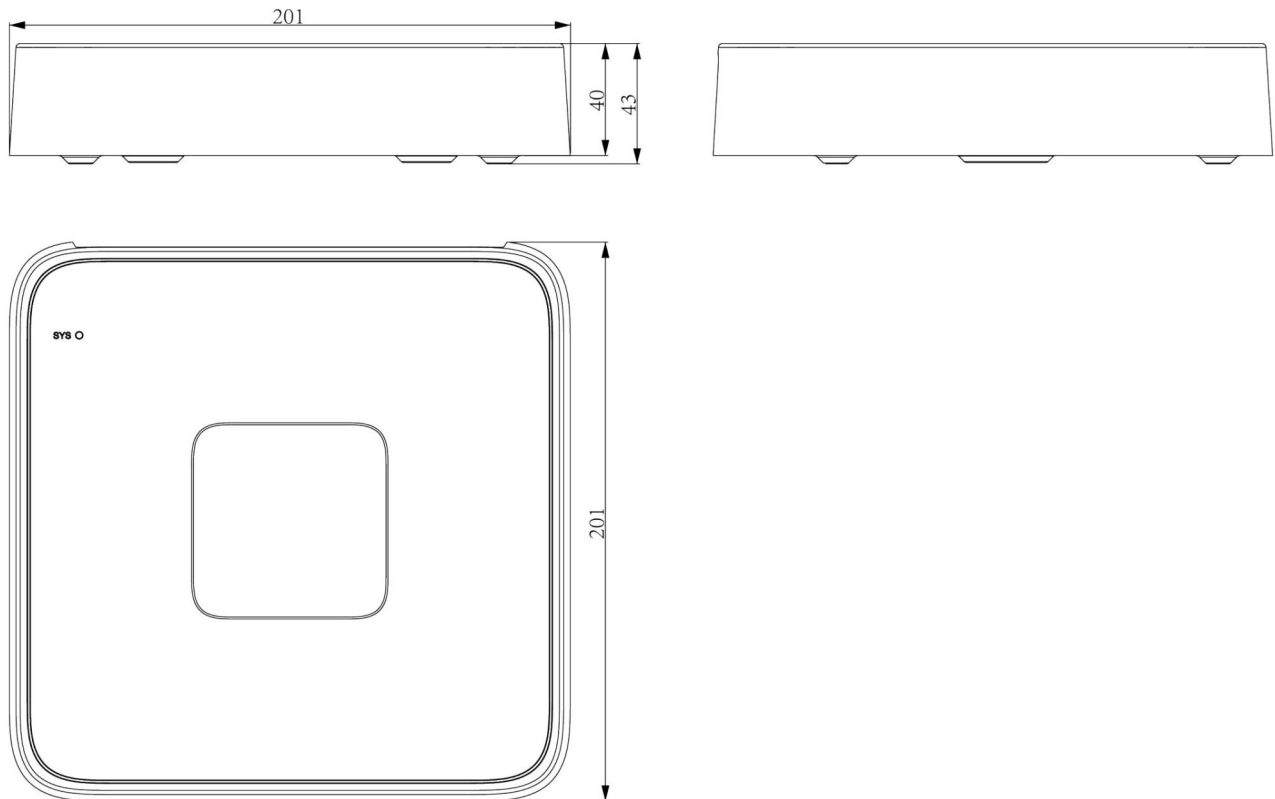

PoE Interface	4×RJ45, 10/100 Mbps self-adaptive Ethernet port
PoE Budget	28W
Power per PoE Port	28W
Standard	IEEE 802.3 af/at
General	
UI Language	English; Spanish; Italian; Turkish; French; Polish; Dutch; Hebrew; German; Portuguese
Power Supply	DC48V 1A
Power Consumption	<10W(without HDD&without PoE)
NetWeight	0.4kg
GrossWeight	0.85kg
Boundary Dimensions	200(L)200(W)43(H)mm
Package Dimensions	315(L)70(W)235(H)mm
Operating Temperature	-10°C~+55°C (+14°F~+131°F)
Operating Humidity	10%~90%RH (non-condensing)
Storage Temperature	-20°C~+60°C (-4°F~+140°F)
Package Kit	Network Video Recorder; Screw Pack; Mouse; European Standard Power Adapter

DIMENSIONS (Unit: mm)

Physical Interfaces