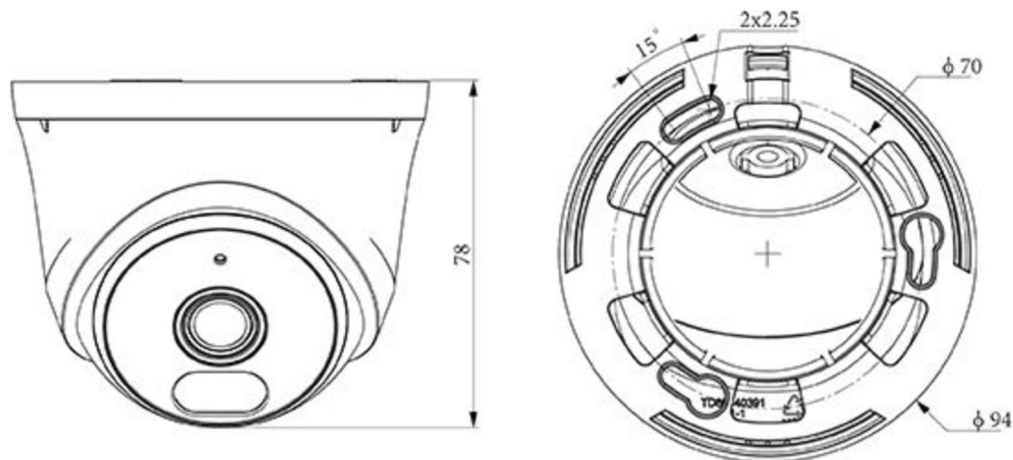

OSD	Overlay of additional characters in 1 regions, 1 line, with a maximum of 48 characters or 16 Chinese characters per region; 16*16/32*32/48*48
Privacy Mask	4 black static areas
Defog	Yes
Feature	
General Alarm	Motion Detection
Exceptions Alarm	IP Address Conflict
Network	
Protocols	HTTP; TCP/IP; UDP; ICMP; DHCP; DNS; NTP; IPv4; Telnet; Unicast; RTSP
System Compatibility	ONVIF(Profile S/T) ; SDK; CGI; Milestone; RTSP
Remote Connection	≤2
Client	Easy7 VMS
Web	IE10+; Firefox52+; Edge89+; Safari11+; Chrome57+
Interface	
Communication Interface	1*RJ-45 (10/100 Base-T)
Built-in Mic	Yes
General	
Web Client Language	English
Operating Temperature	-30°C~60°C(-22°F~140°F)
Operating Humidity	≤95%RH
Storage Temperature	-30°C~60°C(-22°F~140°F)
Storage Humidity	10%~95%RH(non-condensing)
Power Supply	PoE:IEEE 802.3af,Max. 2.5W
Protection	Surge4000V; ESD6000V
Boundary Dimensions	94(L)94(W)78(H)mm
Package Dimensions	105(L)105(W)85(H)mm
GrossWeight	0.17kg

DIMENSIONS (Unit: mm)