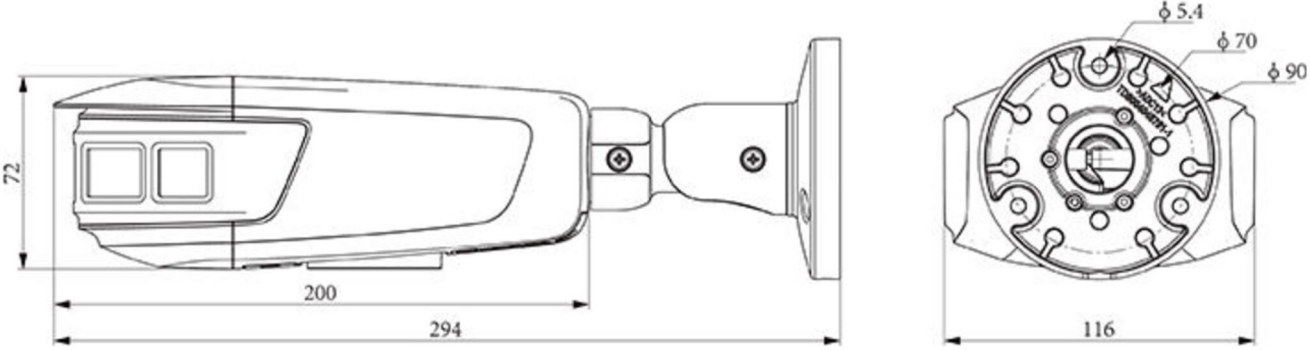

## SPECIFICATIONS

Camera	
Image Sensor	1/2.7"CMOS
Min. Illumination	Color:0.0001Lux@(F1.0,AGC ON),B/W:0Lux with IR
Shutter Time	1s~1/100000s
Day&Night	NO IR-cut
WDR	120dB
S/N	>46dB
Angle Adjustment	0~360°(P); 0~90°(T); 0~360°(R)
Lens	
Lens Type	Fixed focal lens
Focal Length	2.8mm
Lens Mount	M12
Aperture Range	F1.0
Aperture Type	Fixed
Field of View	180°(H)±10°; 65°(V)±5°
DORI Distance	Detect:56m Observe:22m Recognize:11m Identify:5.6m
Illuminator	
White LEDs	3
Whitelight Distance	15m
Compression Standard	
Video Compression	S+265/H.265/H.264B/H.264M/H.264H/Motion JPEG
Video Bit Rate	32k~16Mbps
Audio Compression	G.711A/G.711U/ADPCM_D/AAC_LC
Audio Sampling Rate	8kHz/32kHz/48kHz
Image	
Max. Resolution	8MP,4640×1728@25fps
Main Stream	PAL:25fps(4640×1728, 4096×1520) NTSC:24fps(4640×1728, 4096×1520)
Sub Stream	PAL:25fps(1408×528) NTSC:24fps(1408×528)
BLC	Yes
HLC	Yes
AGC	Yes
3D DNR	Yes
White Balance	Auto/Semi-Auto/Manual/Sunshine/Nature Light/Warmlight Lamp/Daylight Lamp/Filament Lamp/Lock White Balance
ROI	8 rectangular static areas
OSD	Overlay of additional characters in 5 regions, 2 lines, with a maximum of 127 characters or 42 Chinese characters per region; 16*16/32*32/48*48/64*64/96*96/128*128

Package Dimensions 360(L)150(W)170(H)mm

GrossWeight 1.1kg

### DIMENSIONS (Unit: mm)