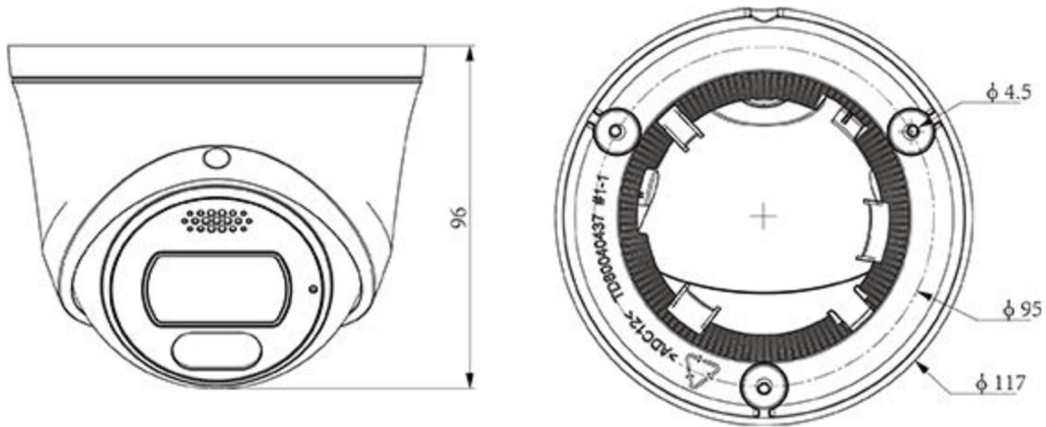

Operating Humidity	≤95%RH
Storage Temperature	-40°C~65°C(-40°F~149°F)
Storage Humidity	10%~95%RH(non-condensing)
Power Supply	DC12V±25%,Max. 7W; PoE:IEEE 802.3af,Max. 8.5W
Protection	Surge4000V; ESD6000V; IP66
Boundary Dimensions	117(L)117(W)96(H)mm
Package Dimensions	140(L)140(W)120(H)mm
GrossWeight	0.75kg

DIMENSIONS (Unit: mm)