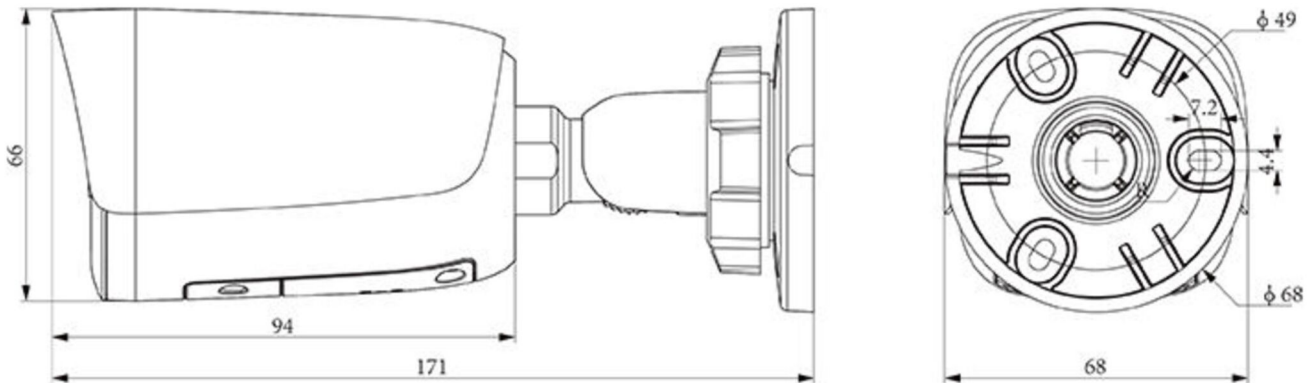

DREAM MULTIMEDIA

<https://dmm-tv.com/>

SPECIFICATIONS

Camera	
Image Sensor	1/2.8"CMOS
Min. Illumination	Color:0.002Lux@(F1.6,AGC ON),B/W:0Lux with IR
Shutter Time	1s~1/100000s
Day&Night	IR-cut filter with auto switch (ICR)
Smart IR	Yes
WDR	120dB
S/N	>42dB
Angle Adjustment	0~360°(P); 0~90°(T); 0~360°(R)
Lens	
Lens Type	Fixed focal lens
Focal Length	2.8mm
Lens Mount	M12
Aperture Range	F1.6
Aperture Type	Fixed
Field of View	105.3°(H); 56.9°(V); 119.7°(D)
DORI Distance	Detect:77m Observe:30.5m Recognize:15.5m Identify:7.5m
Illuminator	
IR LEDs	2
IR Distance	Up to 50m
Wavelength	850nm
White LEDs	2
Whitelight Distance	15m
Compression Standard	
Video Compression	S+265/H.265/H.264B/H.264M/H.264H/Motion JPEG
Video Bit Rate	32k~16Mbps
Audio Compression	G.711A/G.711U/ADPCM_D/AAC_LC
Audio Sampling Rate	8kHz/32kHz/48kHz
Image	
Max. Resolution	8MP,3840×2160@20fps
Main Stream	PAL:20fps(3840×2160, 3072×2048), 25fps(2560×1440, 2304×1296, 1920×1080, 1280×720) NTSC:20fps(3840×2160, 3072×2048), 30fps(2560×1440, 2304×1296, 1920×1080, 1280×720)
Sub Stream	PAL:25fps(704×576, 704×288, 640×360, 352×288) NTSC:30fps(704×480, 704×240, 640×360, 352×240)
Third Stream	PAL:25fps(704×576, 704×288, 352×288, 640×480) NTSC:30fps(704×480, 704×240, 352×240, 640×480)
BLC	Yes
HLC	Yes

Operating Temperature	-40°C~65°C(-40°F~149°F)
Operating Humidity	≤95%RH
Storage Temperature	-40°C~65°C(-40°F~149°F)
Storage Humidity	10%~95%RH(non-condensing)
Power Supply	DC12V±25%,Max. 7W; PoE:IEEE 802.3af,Max. 8.5W
Protection	Surge4000V; ESD6000V; IP67
Boundary Dimensions	170(L)73(W)73(H)mm
Package Dimensions	195(L)95(W)105(H)mm
GrossWeight	0.73kg

DIMENSIONS (Unit: mm)

Assembly diagram of Junction Box