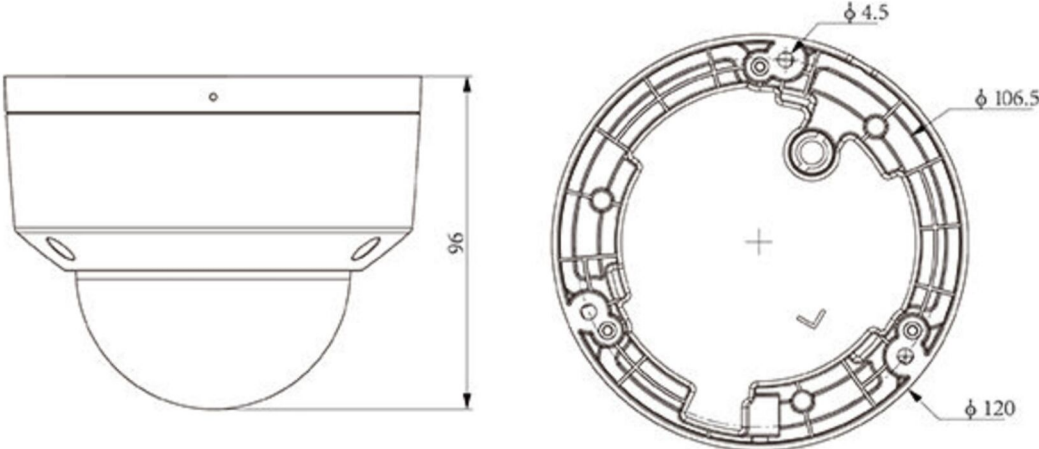

TC-C34KN Spec:I3/E/Y/C/2.8mm/V4.3

4MP Fixed IR Dome Camera

SuperLite Series

KEY FEATURES

- Plastic housing
- Up to 4MP, 2688×1520@25fps
- S+265/H.265/H.264B/H.264M/H.264H
- Color: 0.02Lux@(F1.6, AGC ON), B/W: 0Lux with IR
- IR range up to 30m
- Built-in Mic
- Operating conditions -30°C~60°C(-22°F~140°F), ≤95%RH
- DC12V±25%, Max. 5W, PoE: IEEE 802.3af, Max. 5.5W
- IP66

DREAM MULTIMEDIA

<https://dmm-tv.com/>

SPECIFICATIONS

Camera	
Image Sensor	1/2.9"CMOS
Min. Illumination	Color:0.02Lux@(F1.6,AGC ON),B/W:0Lux with IR
Shutter Time	1s~1/100000s
Day&Night	IR-cut filter with auto switch (ICR)
Smart IR	Yes
WDR	120dB
S/N	>40dB
Angle Adjustment	0~350°(P); 0~70°(T); 0~350°(R)
Lens	
Lens Type	Fixed focal lens
Focal Length	2.8mm
Lens Mount	M12
Aperture Range	F1.6
Aperture Type	Fixed
Field of View	100.1°(H); 54.3°(V); 113.9°(D)
DORI Distance	Detect:56m Observe:22.2m Recognize:11.2m Identify:5.6m
Illuminator	
IR LEDs	8
IR Distance	Up to 30m
Wavelength	850nm
Compression Standard	
Video Compression	S+265/H.265/H.264B/H.264M/H.264H
Video Bit Rate	32k~6Mbps
Audio Compression	G.711A/G.711U/ADPCM_D
Audio Sampling Rate	8kHz/32kHz/48kHz
Image	
Max. Resolution	4MP,2688×1520@25fps
Main Stream	PAL:25fps(2688×1520, 2560×1440, 2304×1296, 1920×1080, 1280×720) NTSC:24(2688×1520, 2560×1440), 30fps(2304×1296, 1920×1080, 1280×720)
Sub Stream	PAL:25fps(704×576, 704×288, 640×360, 352×288) NTSC:30fps(704×480, 704×240, 640×360, 352×240)
BLC	Yes
HLC	Yes
AGC	Yes
3D DNR	Yes
White Balance	Auto/Semi-Auto/Manual/Sunshine/Nature Light/Warmlight Lamp/Daylight Lamp/Filament Lamp/Lock White Balance

DIMENSIONS (Unit: mm)

Assembly diagram of Junction Box

A25

A29

A35

A36