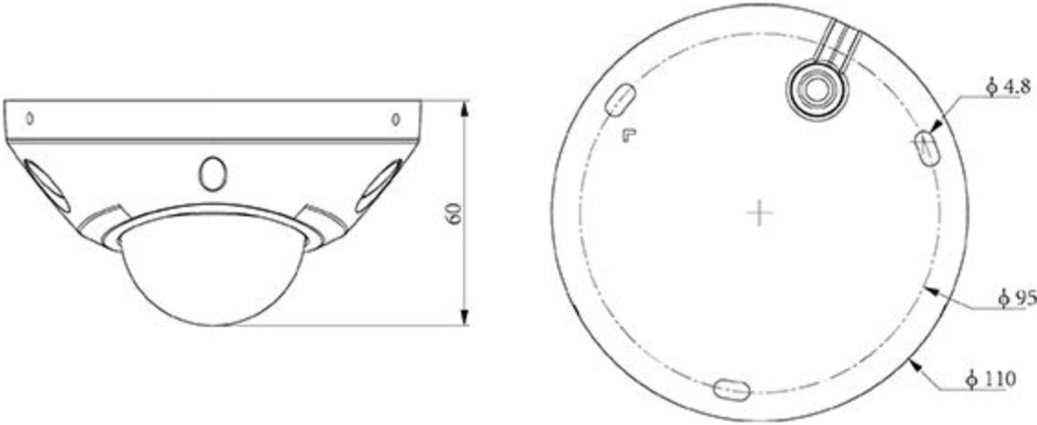

TC-C32PS Spec:I3/E/Y/M/H/2.8mm/V4.2

2MP Fixed IR Dome Camera

Pro Series

KEY FEATURES

- Metal housing
- Up to 2MP,1920×1080@30fps
- S+265/H.265/H.264B/H.264M/H.264H/Motion JPEG
- Color:0.002Lux@(F1.6,AGC ON),B/W:0Lux with IR
- IR range up to 30m
- Built-in Mic
- Support microSD/microSDHC/microSDXC card,up to 512GB
- Support smart surveillance, face capture
- Support human/vehicle classification
- Operating conditions -40°C~65°C(-40°F~149°F), ≤95%RH
- DC12V±25%,Max. 6.5W, PoE:IEEE 802.3af,Max. 8W
- IP66, IK08

DREAM MULTIMEDIA

<https://dmm-tv.com/>

SPECIFICATIONS

Camera	
Image Sensor	1/2.8"CMOS
Min. Illumination	Color:0.002Lux@(F1.6,AGC ON),B/W:0Lux with IR
Shutter Time	1s~1/100000s
Day&Night	IR-cut filter with auto switch (ICR)
Smart IR	Yes
WDR	120dB
S/N	>42dB
Angle Adjustment	-22.5~22.5°(P); 0~75°(T); 0~360°(R)
Lens	
Lens Type	Fixed focal lens
Focal Length	2.8mm
Lens Mount	M12
Aperture Range	F1.6
Aperture Type	Fixed
Field of View	104.9°(H); 56.5°(V); 119.2°(D)
DORI Distance	Detect:38.5m Observe:15m Recognize:7.5m Identify:3.5m
Illuminator	
IR LEDs	2
IR Distance	Up to 30m
Wavelength	850nm
Compression Standard	
Video Compression	S+265/H.265/H.264B/H.264M/H.264H/Motion JPEG
Video Bit Rate	32k~8Mbps
Audio Compression	G.711A/G.711U/ADPCM_D/AAC_LC
Audio Sampling Rate	8kHz/32kHz/48kHz
Image	
Max. Resolution	2MP,1920×1080@30fps
Main Stream	PAL:25fps(1920×1080, 1280×720, 640×480, 704×576) NTSC:30fps(1920×1080, 1280×720, 640×480, 704×480)
Sub Stream	PAL:25fps(704×576, 704×288, 640×360, 352×288) NTSC:30fps(704×480, 704×240, 640×360, 352×240)
Third Stream	PAL:25fps(704×576, 704×288, 352×288) NTSC:30fps(704×480, 704×240, 352×240)
BLC	Yes
HLC	Yes
AGC	Yes
3D DNR	Yes

DIMENSIONS (Unit: mm)

Assembly diagram of Junction Box